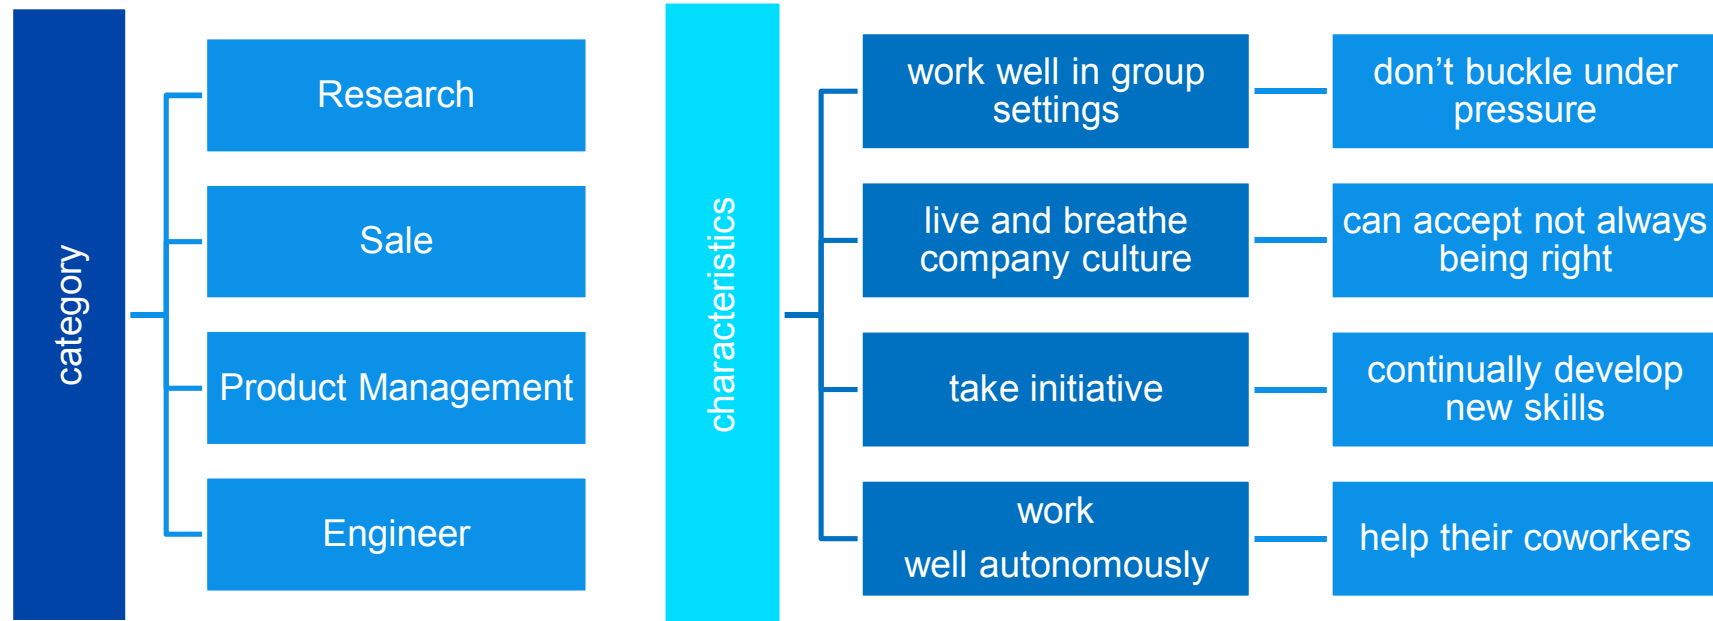

Talent category & characteristics

快樂
Enjoy

貼心
Sweet

獨特
Unique